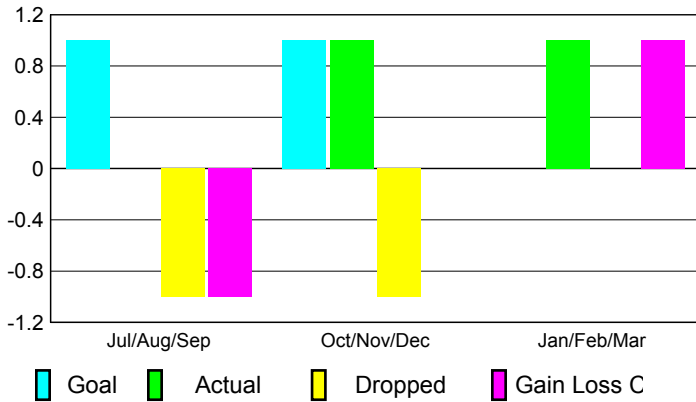

2009-2010 GMT Quarterly Report for District (or Undistricted) **District 7 I**

GMT: JOHN 'JACK' R FERGUSON

Location: ARKANSAS

GMT CA: 1

CLUBS

Club Results
2009-2010

Clubs
2008-2009

Month	New Club	Actual New	Actual Dropped	Gain/Loss of	Gain/Loss of
	Goal	Clubs	Clubs	Clubs	Clubs
Jul/Aug/Sep	1	0	-1	-1	0
Oct/Nov/Dec	1	1	-1	0	1
Jan/Feb/Mar	0	1	0	1	-1
Totals	2	2	-2	0	0

Club Results 2009-2010

Goal, New, Dropped, Gain/Loss

Comparison of Club Gain/Loss

Current Year Compared to the Previous Year

YTD Status Quo Clubs 2009-2010

Status Quo Clubs Compared to Status Quo Members

MEMBERSHIP