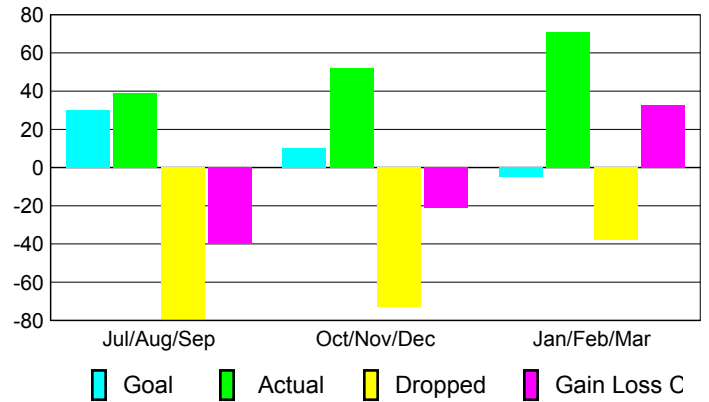

Membership Results 2009-2010

Goal, New, Dropped, Gain/Loss