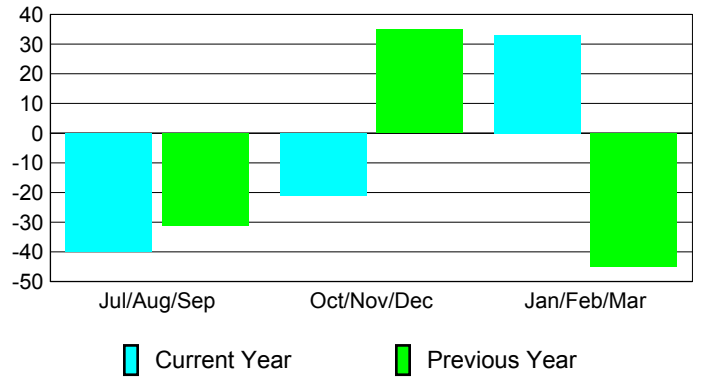

Membership Results
2009-2010

Membership
2008-2009

Month	Net Memb	Actual New	Actual Dropped	Gain/Loss of	Gain/Loss of
	Goal	Memb	Memb	Memb	Memb
Jul/Aug/Sep	30	39	-79	-40	-31
Oct/Nov/Dec	10	52	-73	-21	35
Jan/Feb/Mar	-5	71	-38	33	-45
Totals	35	162	-190	-28	-41

Membership Results 2009-2010

Goal, New, Dropped, Gain/Loss

Comparison of Membership Gain/Loss

Current Year Compared to the Previous Year

Gender Comparison 2009-2010