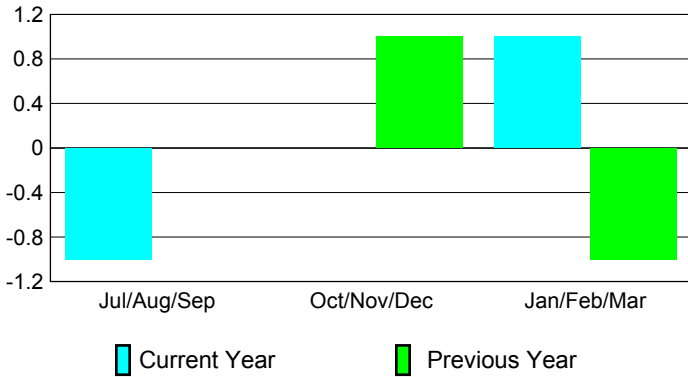

Club Results 2009-2010

Goal, New, Dropped, Gain/Loss

Comparison of Club Gain/Loss

Current Year Compared to the Previous Year

YTD Status Quo Clubs 2009-2010

Status Quo Clubs Compared to Status Quo Members

MEMBERSHIP